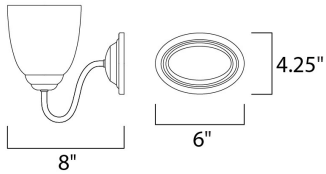

MEASUREMENTS

DIMENSION : 13.25" W x 8" H x 8" Ext
 BACK PLATE : 4.25" W x 6" H x 4.25" HCO
 HANGING WEIGHT : 2.86 lb

LAMPING

INPUT VOLTAGE : 120V
 BULB : 2 x 60W Incandescent E26 Medium , 120W Total
 BULB INCLUDED : (Not Included)
 DIMMABLE : Yes