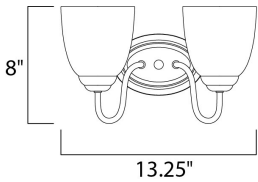

MEASUREMENTS

DIMENSION : 13.25" W x 8" H x 8" Ext
 BACK PLATE : 4.25" W x 6" H x 4.25" HCO
 HANGING WEIGHT : 2.86 lb

LAMPING

INPUT VOLTAGE : 120V
 BULB : 2 x 60W Incandescent E26 Medium , 120W Total
 BULB INCLUDED : (Not Included)
 DIMMABLE : Yes